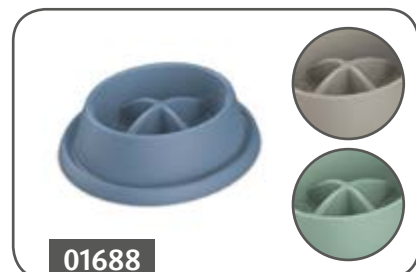

Misky proti hltání

Slow Food Bowls against Gobbling / Anti-verschlingende Näpfe

01688

Adagio Small

Miska malá, různé barvy

Assorted colours

Klein, Farbmischung

Ø 21,5 cm