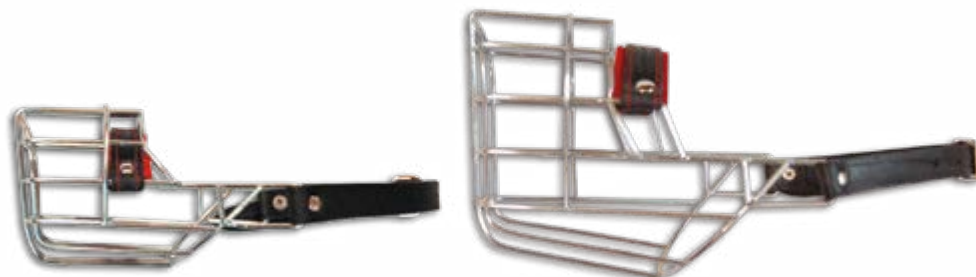

Náhubky kovové, povrchová úprava zinek Metal Muzzles Zinc Coated / Metall-Maulkorb verzinkt

Fena

Female dog / Hündin

- **023900** Špic, Pinč
  German Spitz, Pinscher
  Deutscher Spitz-Kleinspitz, Pinscher
- **023901** Knírač malý
  Miniature Schnauzer
  Zwergschnauzer
- **023903** Pudl, Jezevčík
  Poodle, Dachshund
  Poodle, Dachshund
- **023905** Kokr, Foxteriér
  Cocker Spaniel, Fox Terrier
  Cocker Spaniel, Fox Terrier
- **023907** Německý ovčák, Čuvač, Malamut
  German Shepherd, Kuvasz, Alaskan Malamute
  Deutscher Schäferhund, Kuvasz, Alaskan Malamute
- **023909** Knírač střední
  Standard Schnauzer
  Schnauzer
- **023911** Dalmatin, Labrador
  Dalmatian, Labrador Retriever
  Dalmatiner, Labrador
- **023913** Bulteriér
  Bullterrier
  Bullterrier
- **023915** Boxer, Šarpej
  Bitch-german Boxer, Shar-Pei
  Deutscher Boxer, Shar-Pei
- **023917** Dobrman, Beauceron
  Doberman, Beauceron
  Dobermann, Beauceron
- **023919** Erdelteriér
  Airedale Terrier
  Airedale Terrier
- **023921** Kolie, Baset, Belgický ovčák
  Collie, Basset Hound, Belgian Shepherd
  Collie, Basset, Belgischer Schäfer
- **023923** Pitbul, Stafordširský Bulteriér
  Pitbull, Staffordshire Bull Terrier
  Pitbull, Staffordshire Bullterrier
- **023925** Knírač velký, Briard, Bobtail
  Giant Schnauzer, Briard, Old English Sheepdog
  Riesenschnauzer, Briard, Bobtail
- **023927** Šarplaninský pastevecký
  Sarplaninac
  Sarplaninac
- **023928** Rotwailer, Brazílská Fila
  Rottweiler, Fila Brasileiro
  Rottweiler, Fila Brasileiro
- **023930** Německá doga, Vlkodav
  German Mastiff, Irish Wolfhound
  Deutsche Dogge, Irish Wolfhound
- **023932** Novofundlandský, Bernardýn
  Newfoundland, St. Bernardshund
  Neufundland, St. Bernardshund
- **023934** Rhoderský ridgeback
  Rhodesian Ridgeback
  Rhodesian Ridgeback

Pes

Dog / Hunde